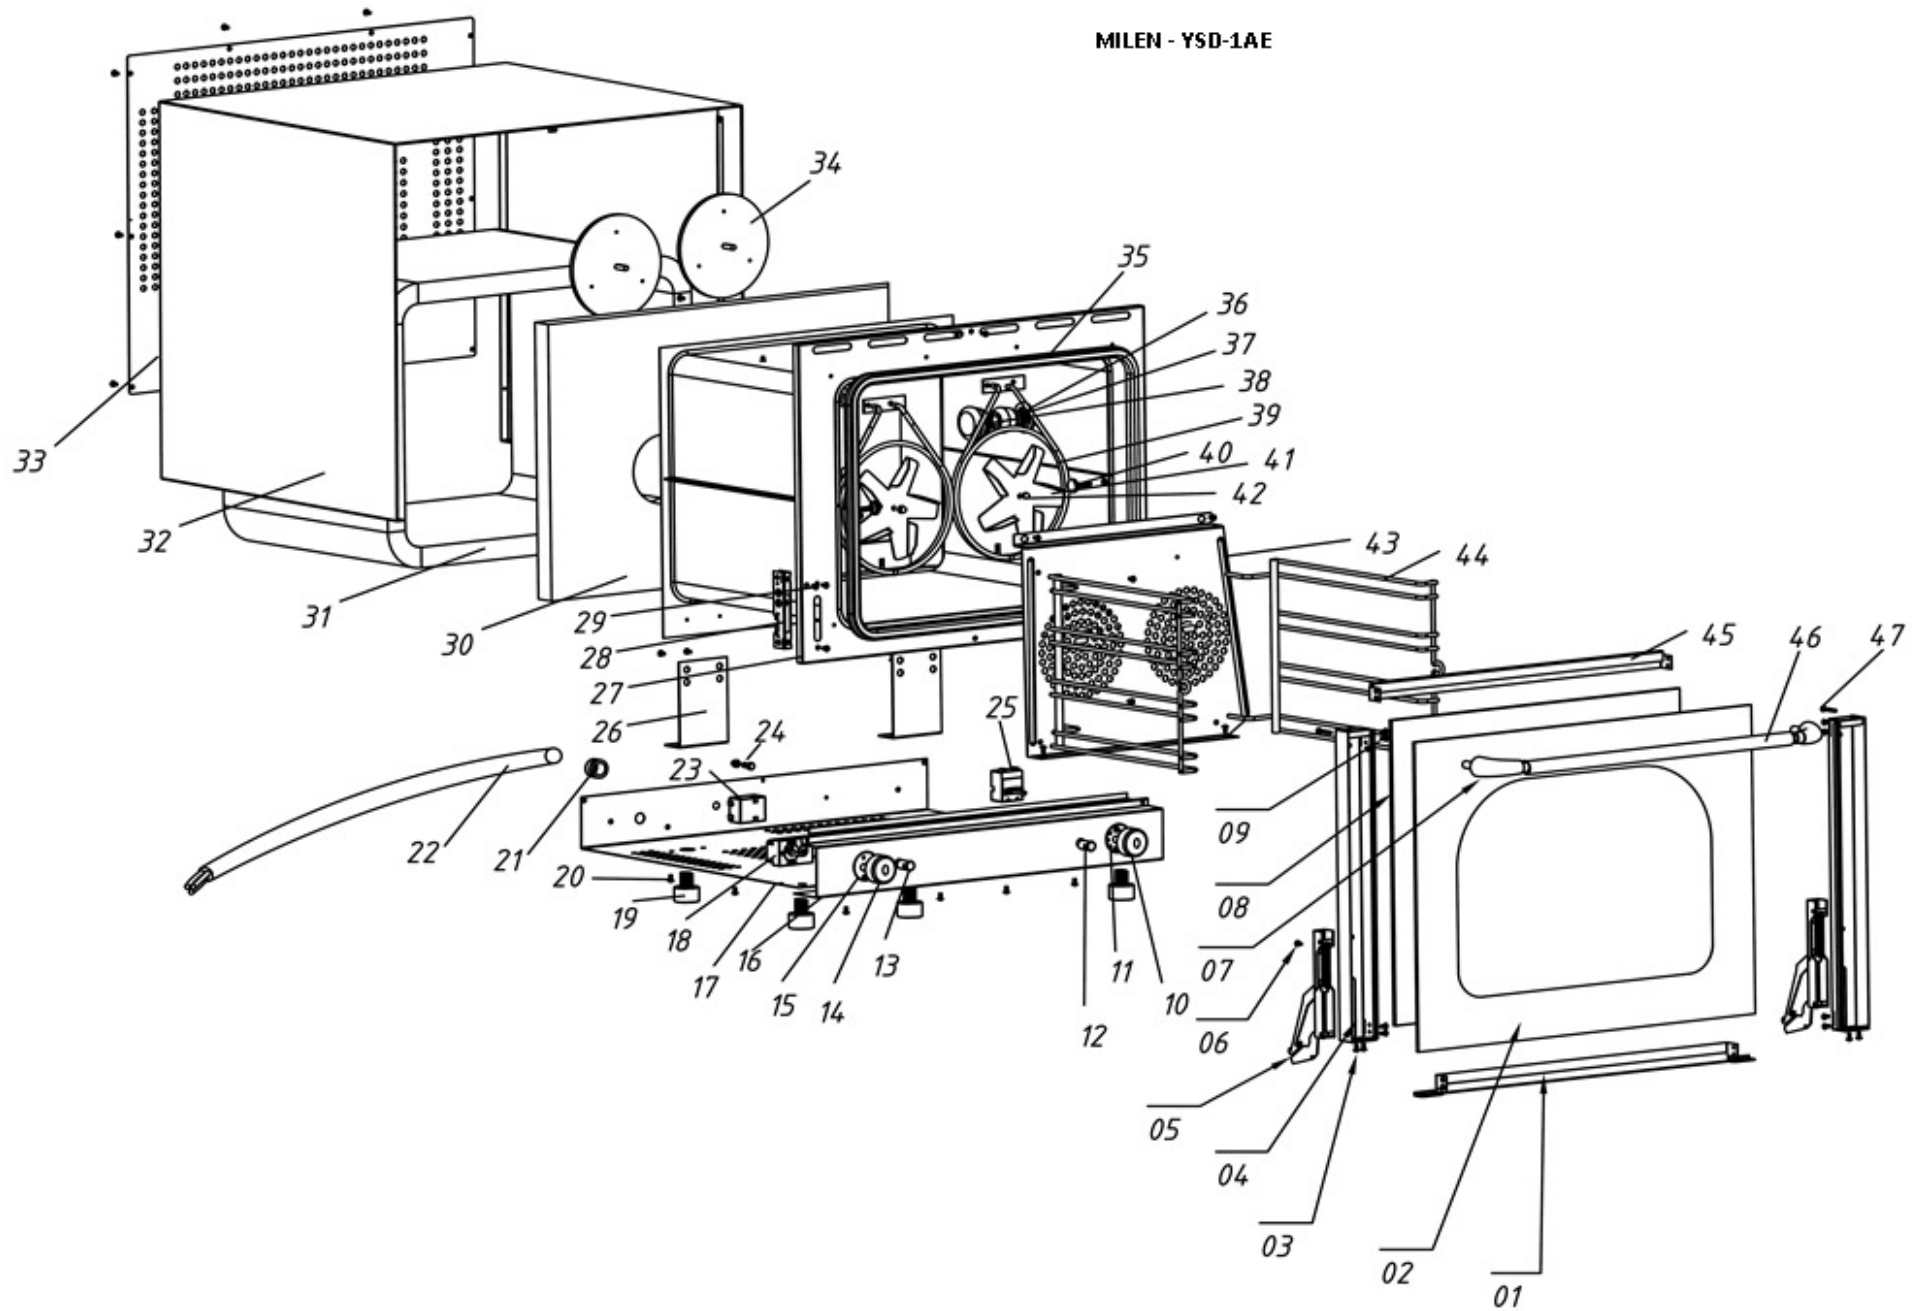

MILEN - YSD-1AE

TYPE L2G	TYPE	NAME	MATERIAL	MODEL	CODE	QTY.	L2G PART NUMBER
MILEN	1	Door lower cross beam	SUS 304 1.0mm	570*44*1.0mm	20207017005	1	
MILEN	2	Outer toughened glass	Tempered Glass	448*577*5mm	302100019	1	YSD1AE02
MILEN	3	Screw	SS	M4*8		4	
MILEN	4	Door side plate	SUS 304 0.8mm	516.5*108.5*0.8	20207017007	2	
MILEN	5	Door hinge	Zinc Alloy		302040263	2	YSD1AE05
MILEN	6	Screw	SS	M5*8		2	
MILEN	7	Door Handle End	Bakelite		302070016	2	YSD1AE07
MILEN	8	Inner toughened glass	Tempered Glass	492*442*5mm	302100023	1	YSD1AE08
MILEN	9	Screw	SS	M4*8		8	
MILEN	10	Thermostat knob for back heating elements	Bakelite	φ70	301110034	1	YSD1AE10
MILEN	11	Thermostat knob base for back heating elements	Bakelite	φ51	301110022	1	
MILEN	12	Timer indicator		220V/ φ 13, Green	301130013	1	YSD1AE12.01
MILEN	13	Indicator(heating elements)		220V/ φ 13, Green	301130015	1	YSD1AE12
MILEN	14	Timer knob	Bakelite	φ40	301110037	1	YSD1AE19
MILEN	15	Timer knob base	Bakelite	φ51	301110020	1	
MILEN	16	Board	201	590*188*1mm	20207017015	1	
MILEN	17	Bottom board	Aluminized 1.0mm	590*568*1mm	20207017013	1	
MILEN	18	Timer(120min)		0-120MIN ,16A	301120011	1	YSD1AE23
MILEN	19	Foot	Bakelite		302090022	4	YSD1AE24
MILEN	25	Thermostat (300℃)		50~300℃	301030020	1	YSD1AE25
MILEN	24	Grounding bolt	Copper	M6*20		1	
MILEN	23	Temperature limiter (340℃)		320℃ 230V16A	301030042	1	YSD1AE29
MILEN	20	Cross round head screw	SS	M4*8		20	
MILEN	21	Power cord jacket			301070078	1	
MILEN	22	Power cord	UK PLUG	3*1.5mm2	301050006	3.5	
MILEN	26	Bracket for inner chamber	SS		302110035	2	
MILEN	27	Inner chamber	Enameled		20107014001	1	
MILEN	28	Mounting bracket for hinge	Zinc Alloy		302040266	2	YSD1AE30
MILEN	29	Cross round head screw	SS	M5*10		7	
MILEN	30	Back insulation cotton	Aluminum silicated			1	
MILEN	31	Insulation cotton	Aluminum silicated			1	
MILEN	32	Shell	SS			1	
MILEN	33	Back board	Aluminized 1.0mm	590*490*1mm	20207017014	1	
MILEN	34	Motor		230V/50Hz 50W	301010131	2	
MILEN	41	Fan blade			One Set with #34		YSD1AE41
MILEN	42	Locking screw for fan blade	SS	M5	One Set with #34		
MILEN	35	Door Seal	Silicone		302020055	1	YSD1AE35
MILEN	36	Glass chimney		220V	301130038	1	
MILEN	37	Illuminator		230V/15W	301130048	1	YSD1AE48
MILEN	38	Glass chimney			One Set with #36		
MILEN	39	Heating element	SS	230V/50Hz 1.26KW	301040094	2	YSD1AE51
MILEN	40	Locking screw for shelf	SS	M5*12		8	
MILEN	43	Air deflector			20207017035	1	
MILEN	44	Shelf	SS	370*245mm	302110045	2	
MILEN	45	Upper cross beam	SUS 304 1.0mm	538*46*1.0mm	20207017006	1	
MILEN	46	Door Handle	SS	φ 19*454*0.8	20207017018	1	
MILEN	47	Locking screw for door handle	SS	M5*25		2	